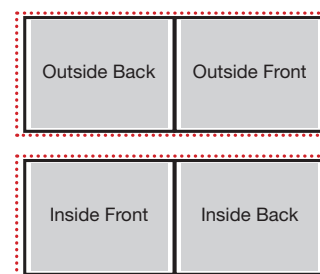

## Advert specifications for print

Overall metric page size 213mm wide x 282mm deep

Page unit	Live	Trim	Bleed
Full page	189w x 258h	-	-
Full page (Bleed)	189w x 258h	213w x 282h	219w x 288h
Double page spread	402w x 258h	-	-
Double page spread (Bleed)	402w x 258h	426w x 282h	432w x 288h
1/2 page vertical	92w x 258h	-	-
1/2 page vertical (Bleed)	92w x 258h	104w x 282h	107w x 288h
1/2 page horizontal	189w x 129h	-	-
1/2 page horizontal (Bleed)	189w x 129h	213w x 141h	219w x 144h
1/4 page	92w x 129h	-	-
1/4 page strip (Bleed)	43w x 258h	55w x 282h	58w x 288h
1/3 page vertical	59w x 258h	-	-
1/3 page vertical (Bleed)	59w x 258h	71w x 282h	74w x 288h
1/3 page horizontal	189w x 85h	-	-
1/2 page island	140w x 195h	-	-
2/3 page vertical	124w x 258h	-	-
2/3 page vertical (Bleed)	124w x 258h	136w x 288h	139w x 288h
1/3 page square	125 x 125	-	-
1/6 page	60w x 129h	-	-
1/8 page	92w x 64h	-	-

All measurements are in mm

### Full page requirements

- ..... Bleed 219(w)mm x 288(h)mm
- Trim 213(w)mm x 282(h)mm
- Live 189(w)mm x 258(h)mm

### Double page spread requirements

- ..... Bleed 432(w)mm x 288(h)mm
- Trim 426(w)mm x 282(h)mm
- Live 402(w)mm x 258(h)mm